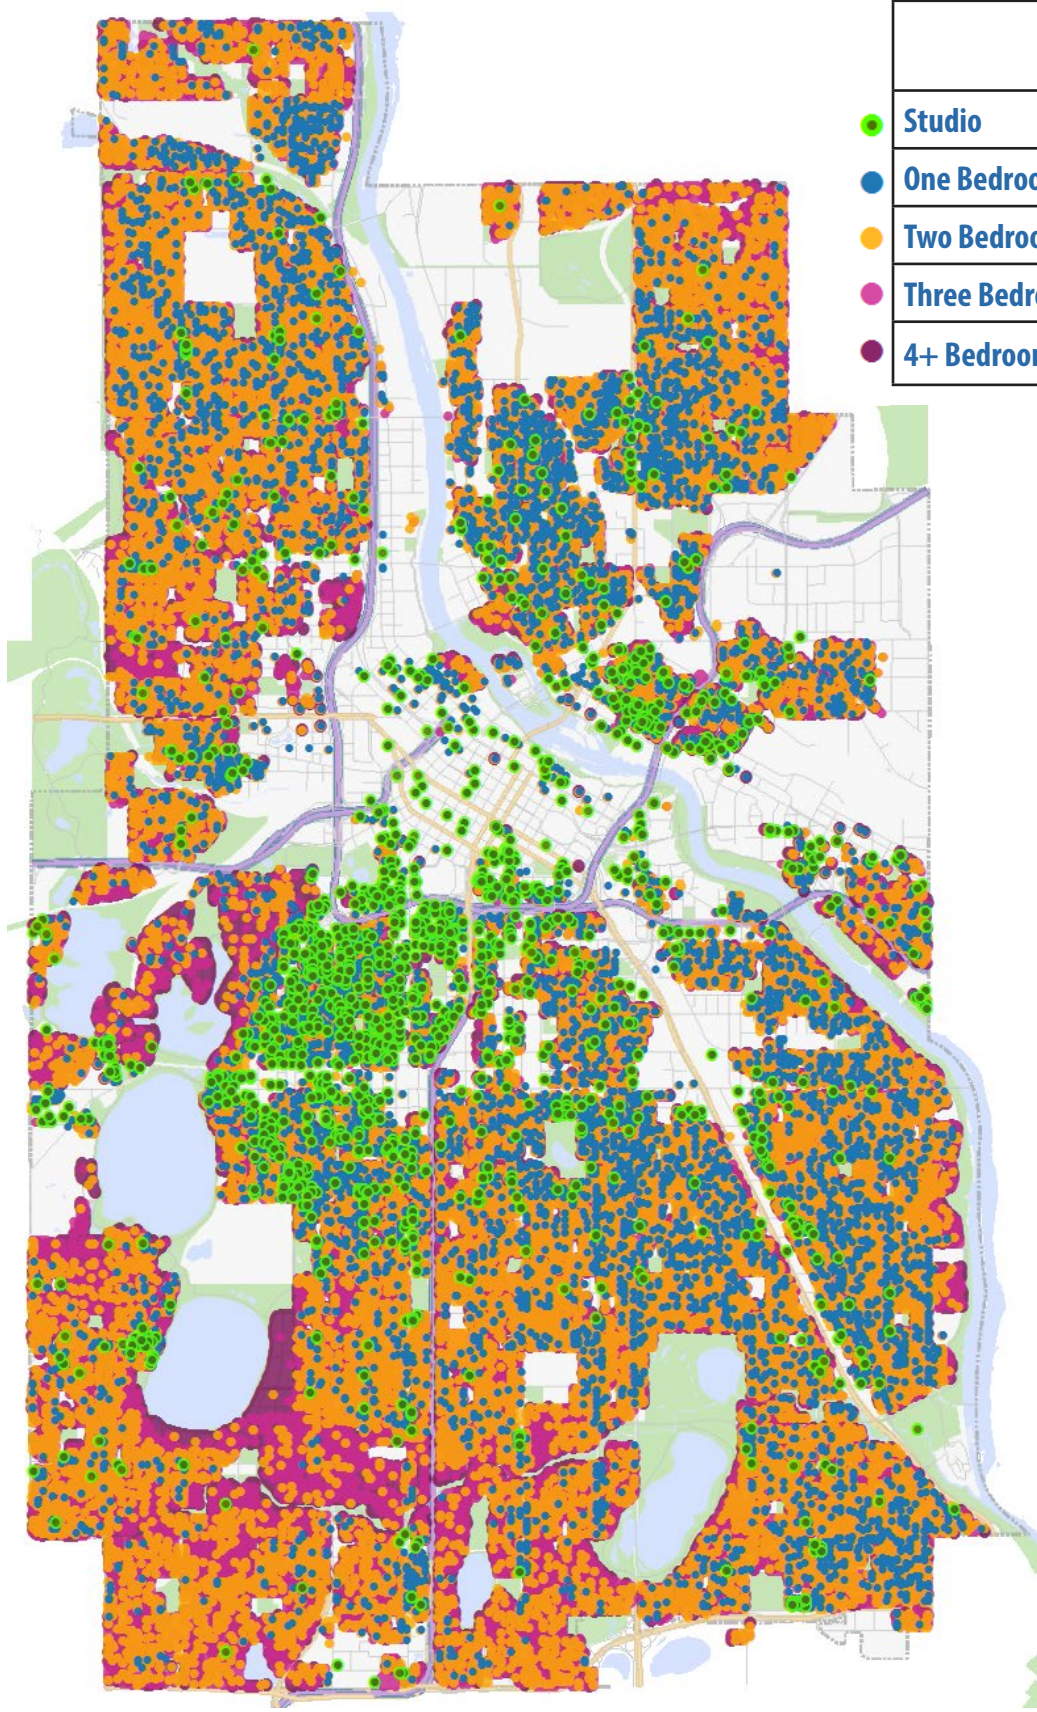

Learn More →

Distribution of Existing Multifamily Housing

Learn More →

Current Zoning Where a 3+ Unit Building Can Be Built

Learn More →

Housing Unit Size by Bedroom Count

	Total	Single Family	Multi-Family
● Studio	12,773	77	12,696
● One Bedroom	58,116	2,540	55,576
● Two Bedroom	61,028	19,619	41,409
● Three Bedroom	44,809	35,746	9,063
● 4+ Bedroom	20,378	17,248	3,130