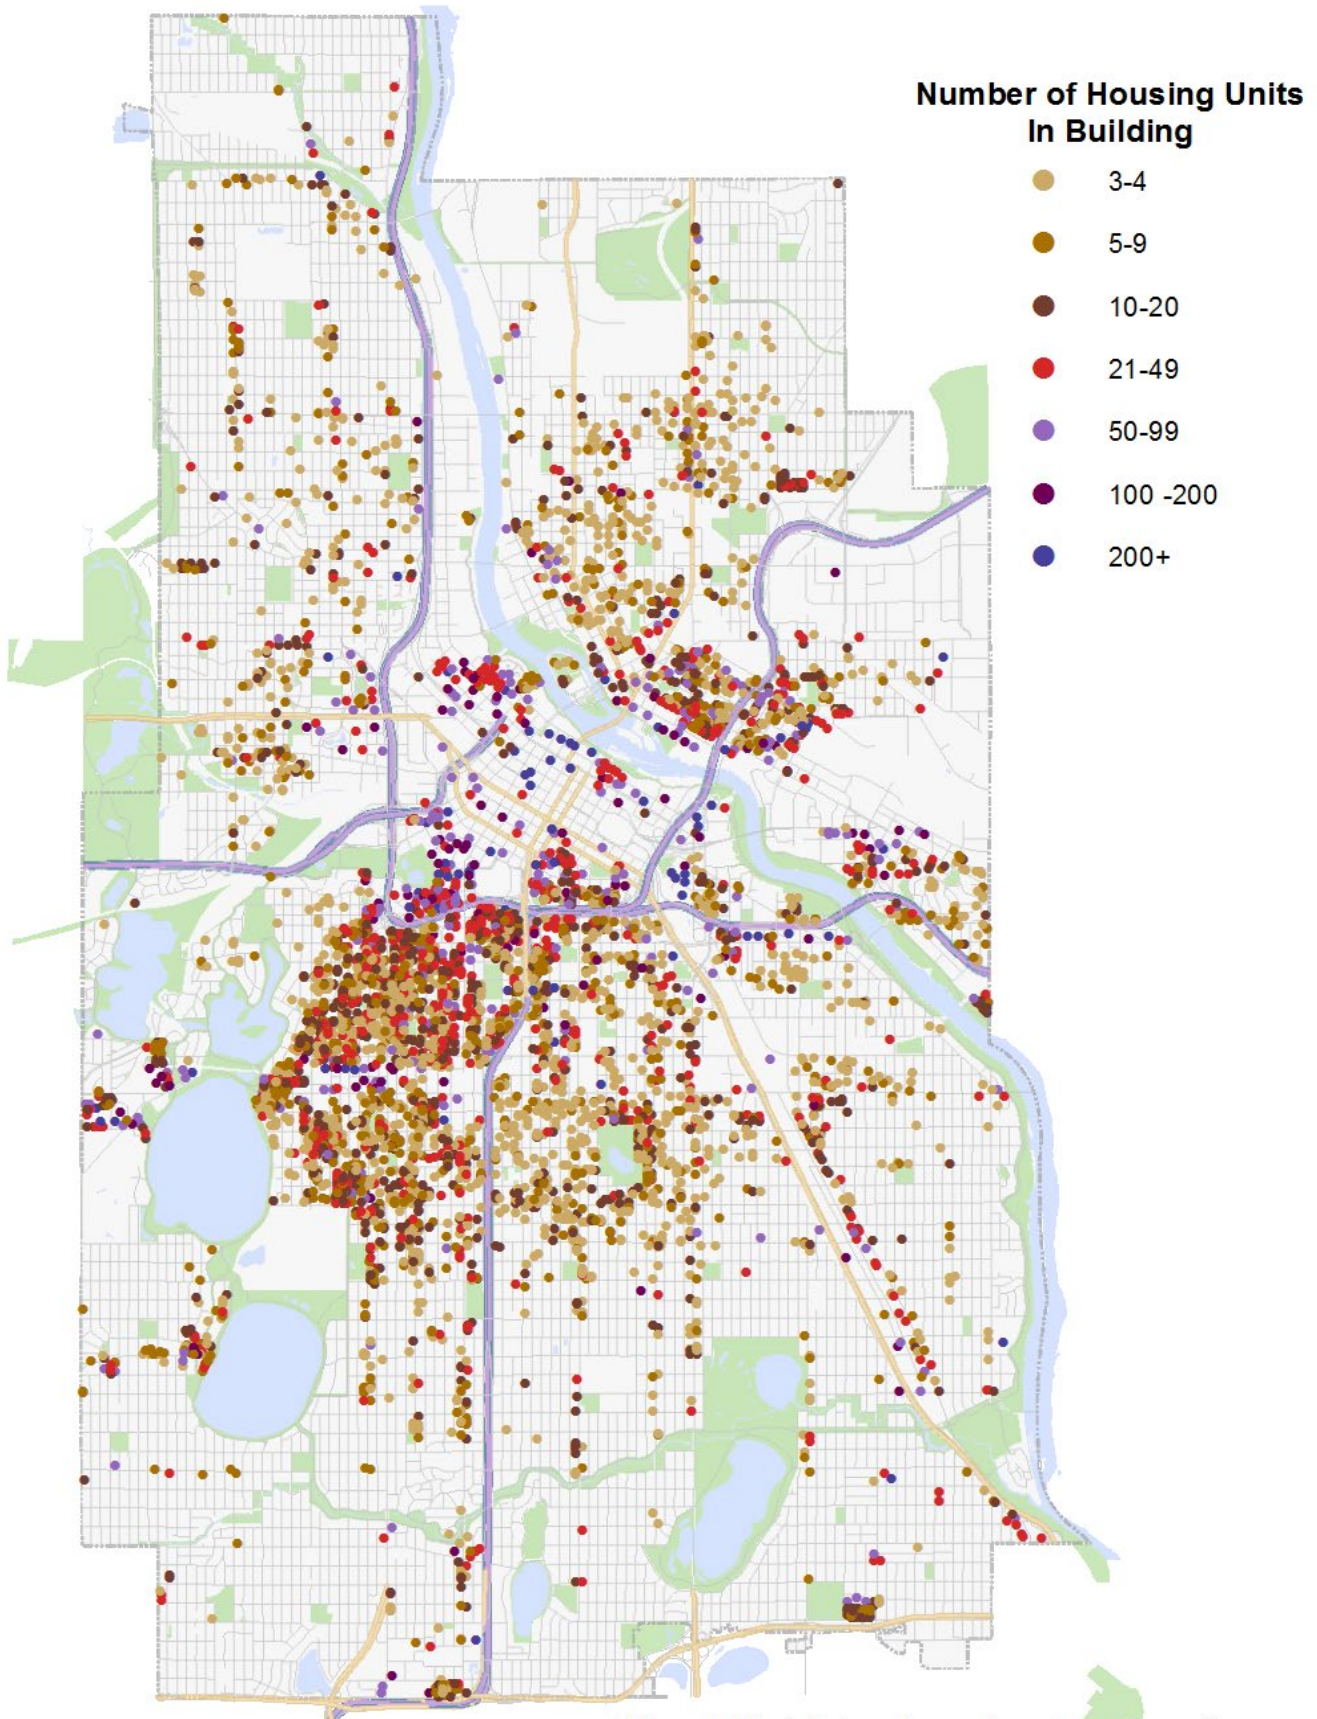

Learn More →

Distribution of Existing Multifamily Housing

Learn More →

Current Zoning Where a 3+ Unit Building Can Be Built

Learn More →

Housing Unit Size by Bedroom Count

	Total	Single Family	Multi-Family
● Studio	12,773	77	12,696
● One Bedroom	58,116	2,540	55,576
● Two Bedroom	61,028	19,619	41,409
● Three Bedroom	44,809	35,746	9,063
● 4+ Bedroom	20,378	17,248	3,130