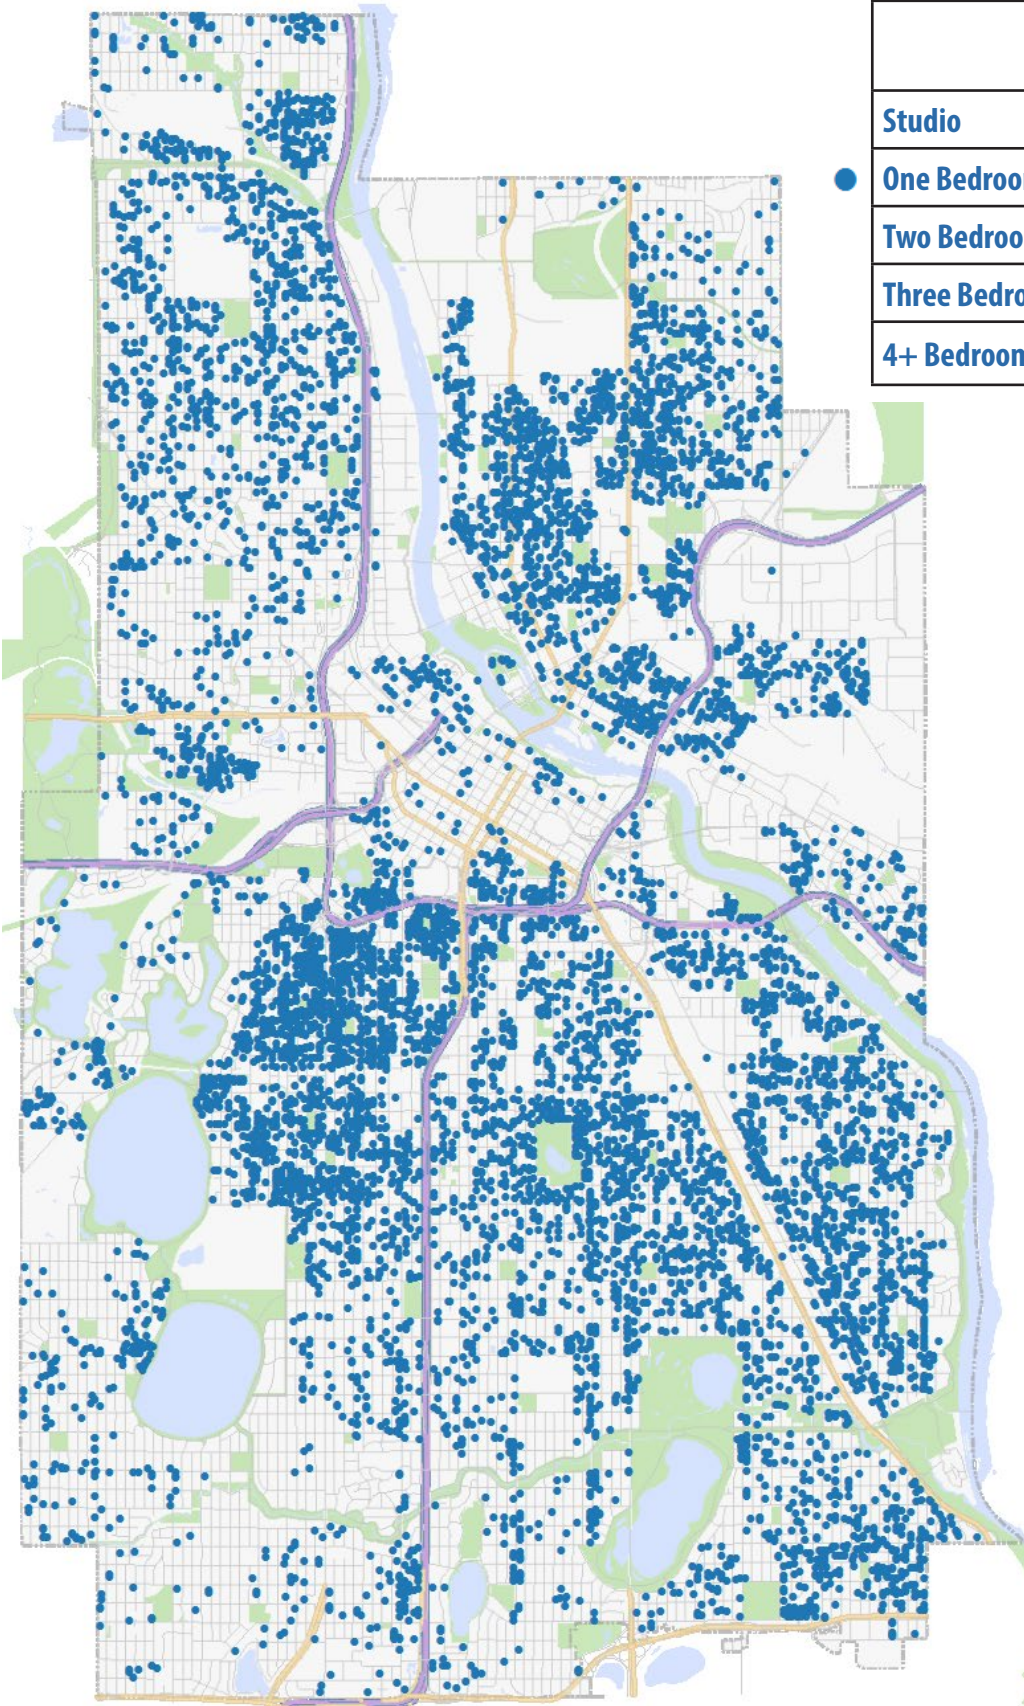

Learn More →

Housing Unit Size by Bedroom Count

	Total	Single Family	Multi-Family
Studio	12,773	77	12,696
● One Bedroom	58,116	2,540	55,576
Two Bedroom	61,028	19,619	41,409
Three Bedroom	44,809	35,746	9,063
4+ Bedroom	20,378	17,248	3,130