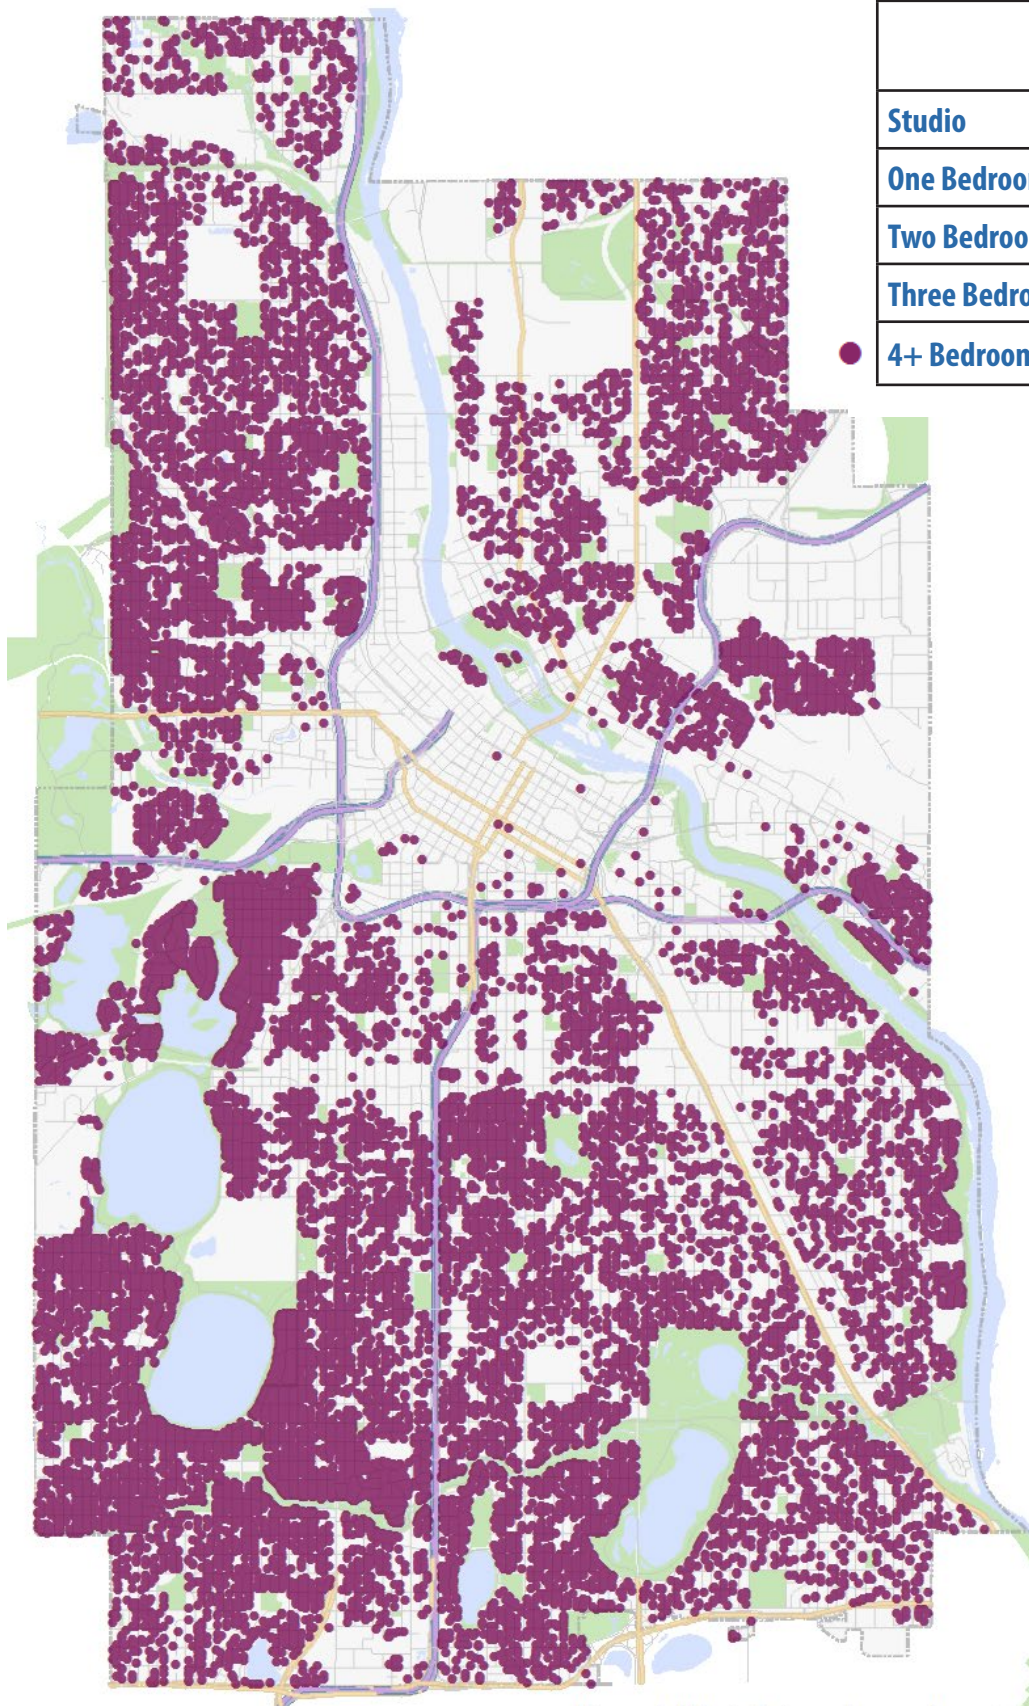

Learn More →

Housing Unit Size by Bedroom Count

	Total	Single Family	Multi-Family
Studio	12,773	77	12,696
One Bedroom	58,116	2,540	55,576
Two Bedroom	61,028	19,619	41,409
Three Bedroom	44,809	35,746	9,063
4+ Bedroom	20,378	17,248	3,130