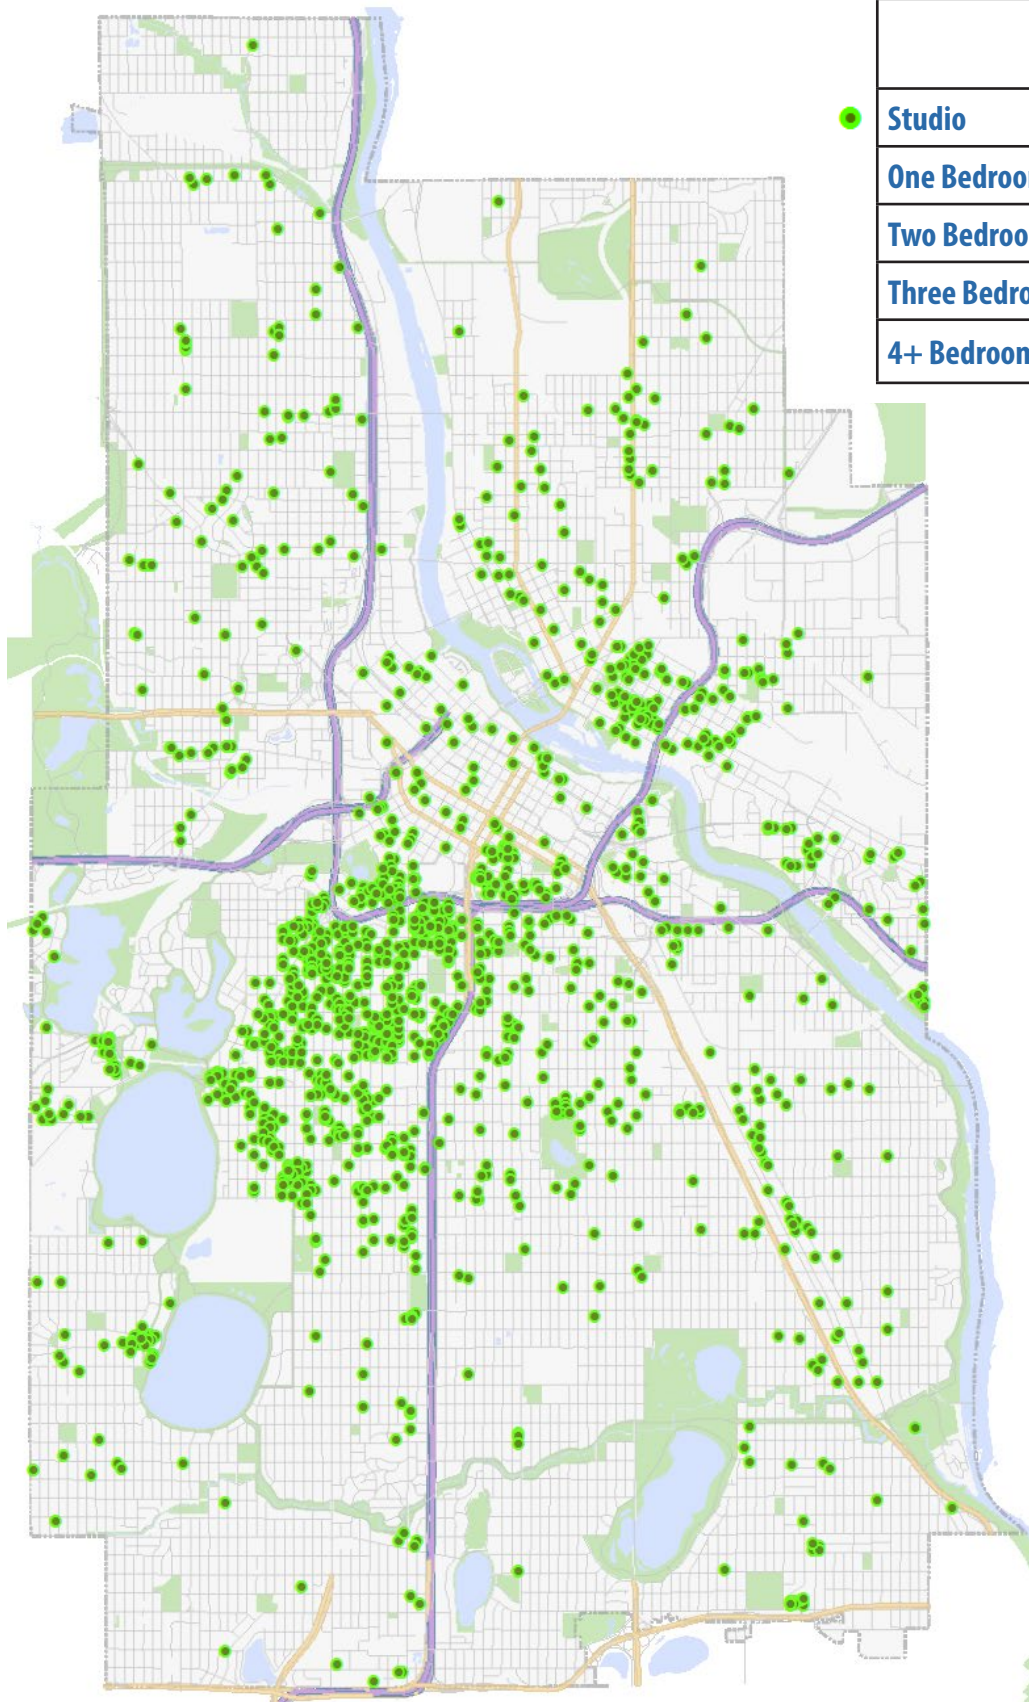

Learn More →

Housing Unit Size by Bedroom Count

	Total	Single Family	Multi-Family
● Studio	12,773	77	12,696
One Bedroom	58,116	2,540	55,576
Two Bedroom	61,028	19,619	41,409
Three Bedroom	44,809	35,746	9,063
4+ Bedroom	20,378	17,248	3,130