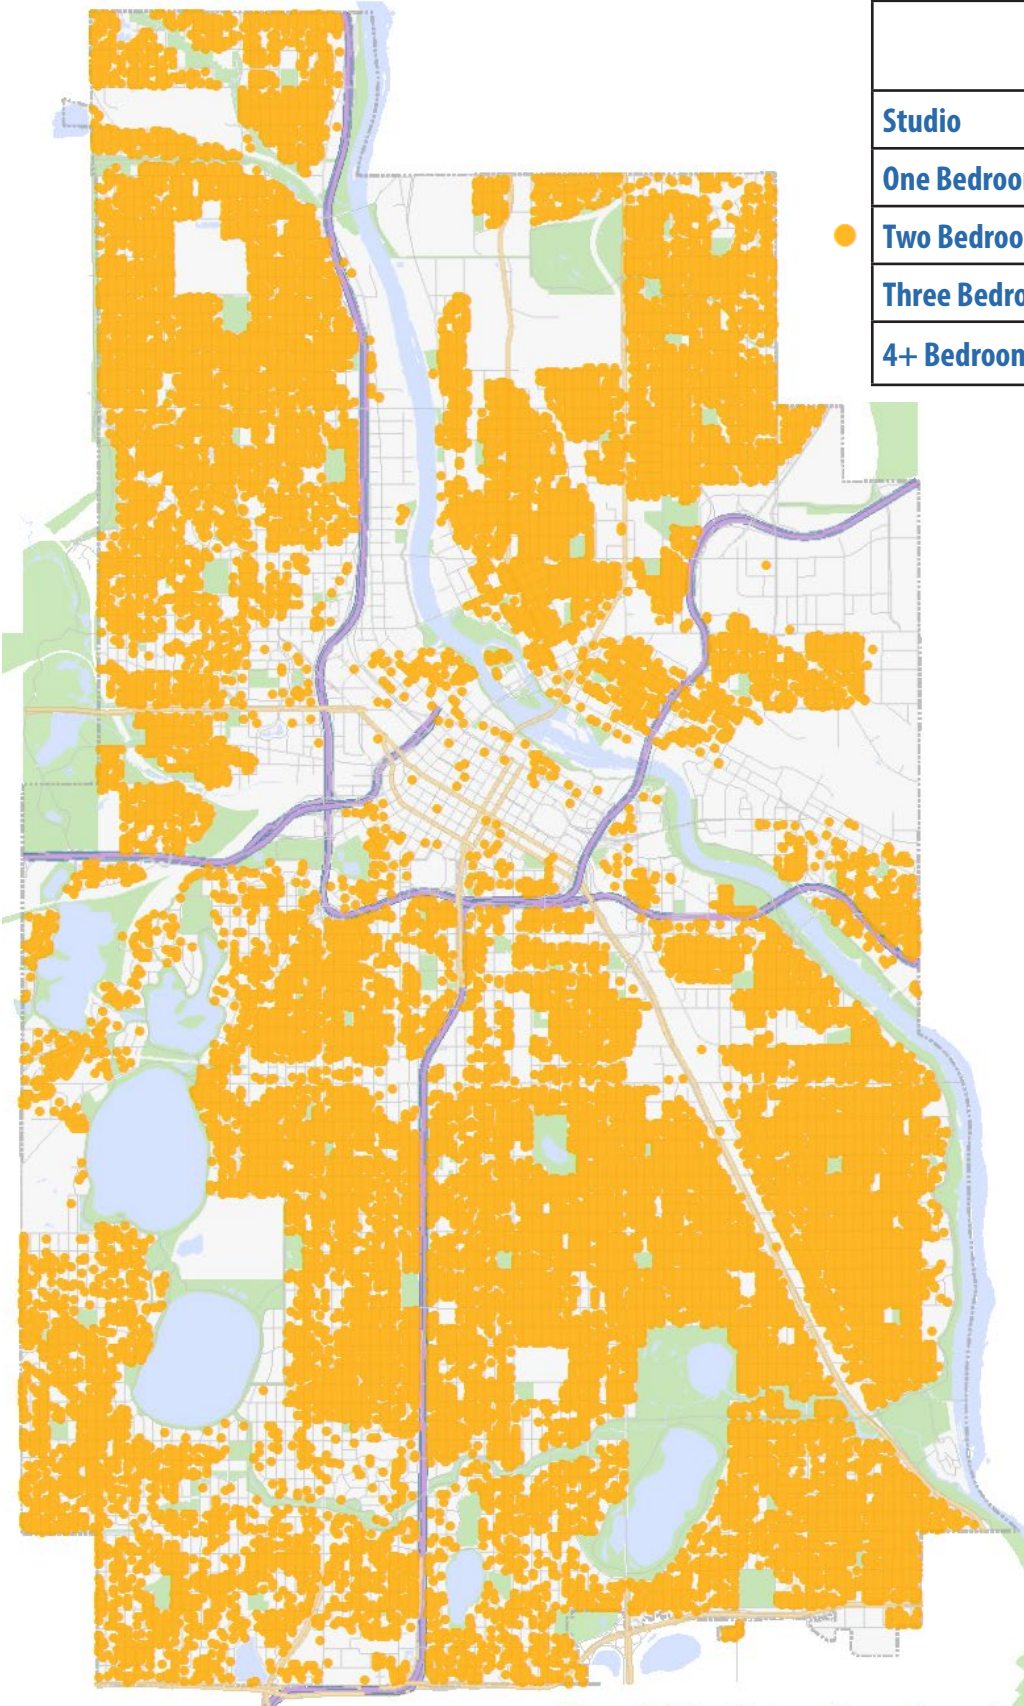

Learn More →

Housing Unit Size by Bedroom Count

	Total	Single Family	Multi-Family
Studio	12,773	77	12,696
One Bedroom	58,116	2,540	55,576
● Two Bedroom	61,028	19,619	41,409
Three Bedroom	44,809	35,746	9,063
4+ Bedroom	20,378	17,248	3,130