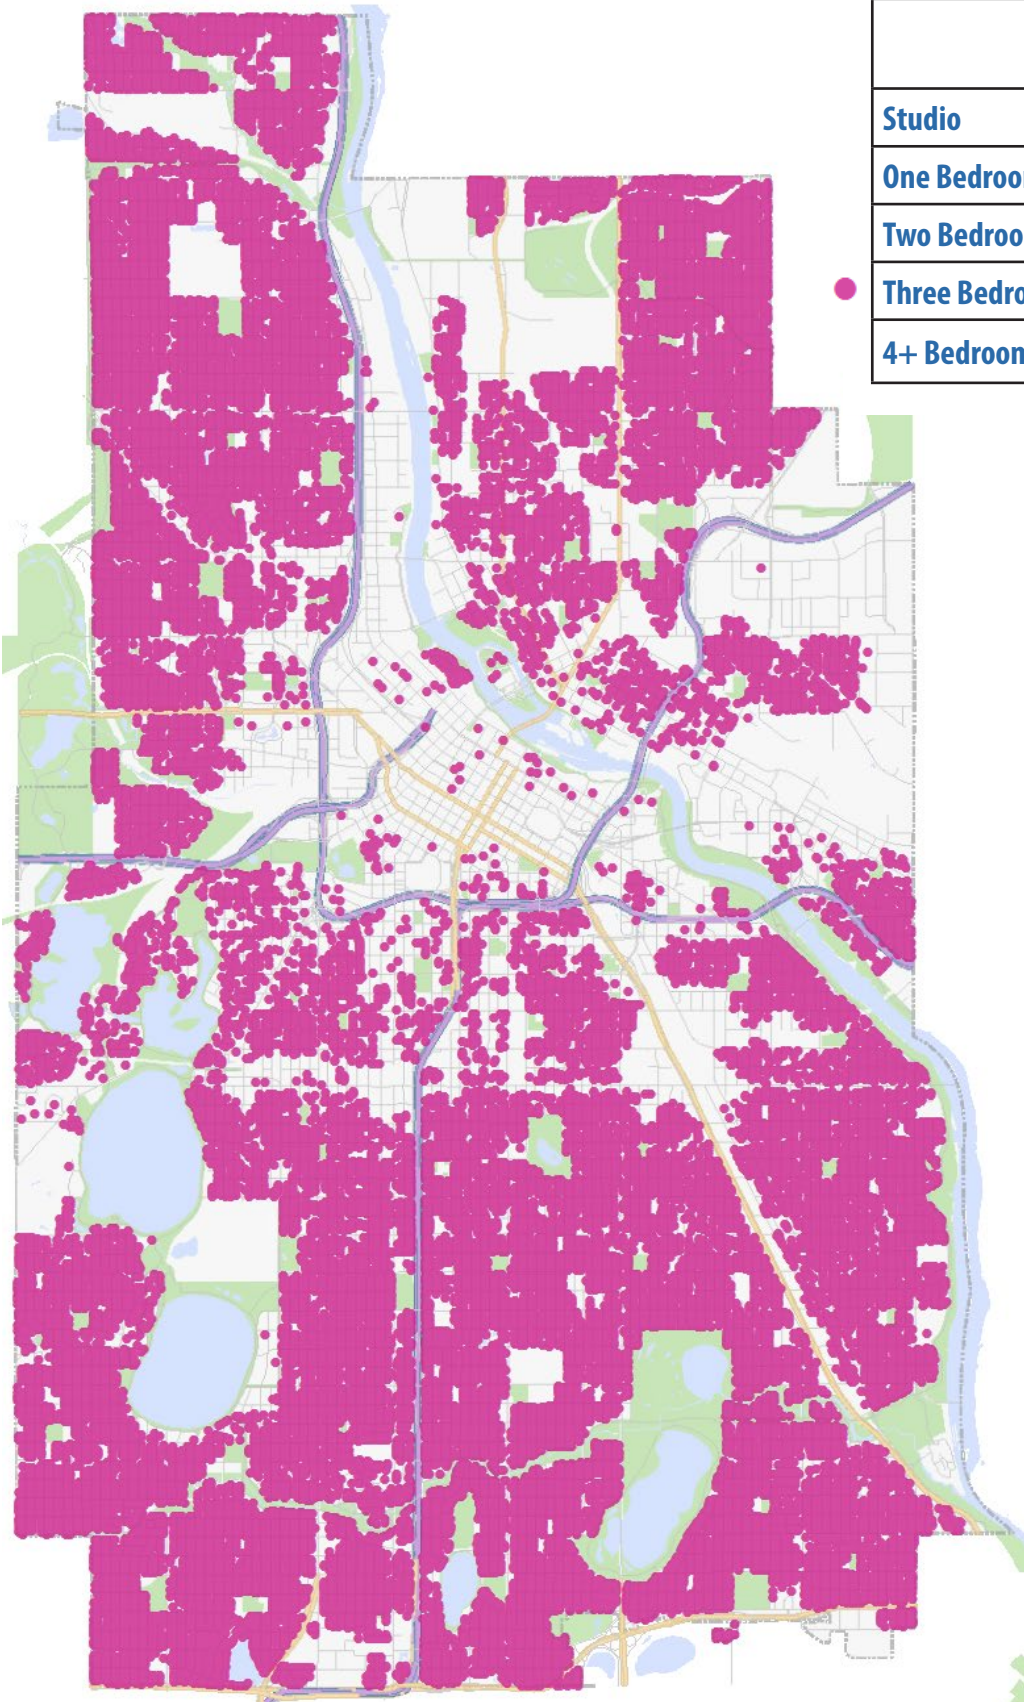

Learn More →

Housing Unit Size by Bedroom Count

	Total	Single Family	Multi-Family
Studio	12,773	77	12,696
One Bedroom	58,116	2,540	55,576
Two Bedroom	61,028	19,619	41,409
Three Bedroom	44,809	35,746	9,063
4+ Bedroom	20,378	17,248	3,130