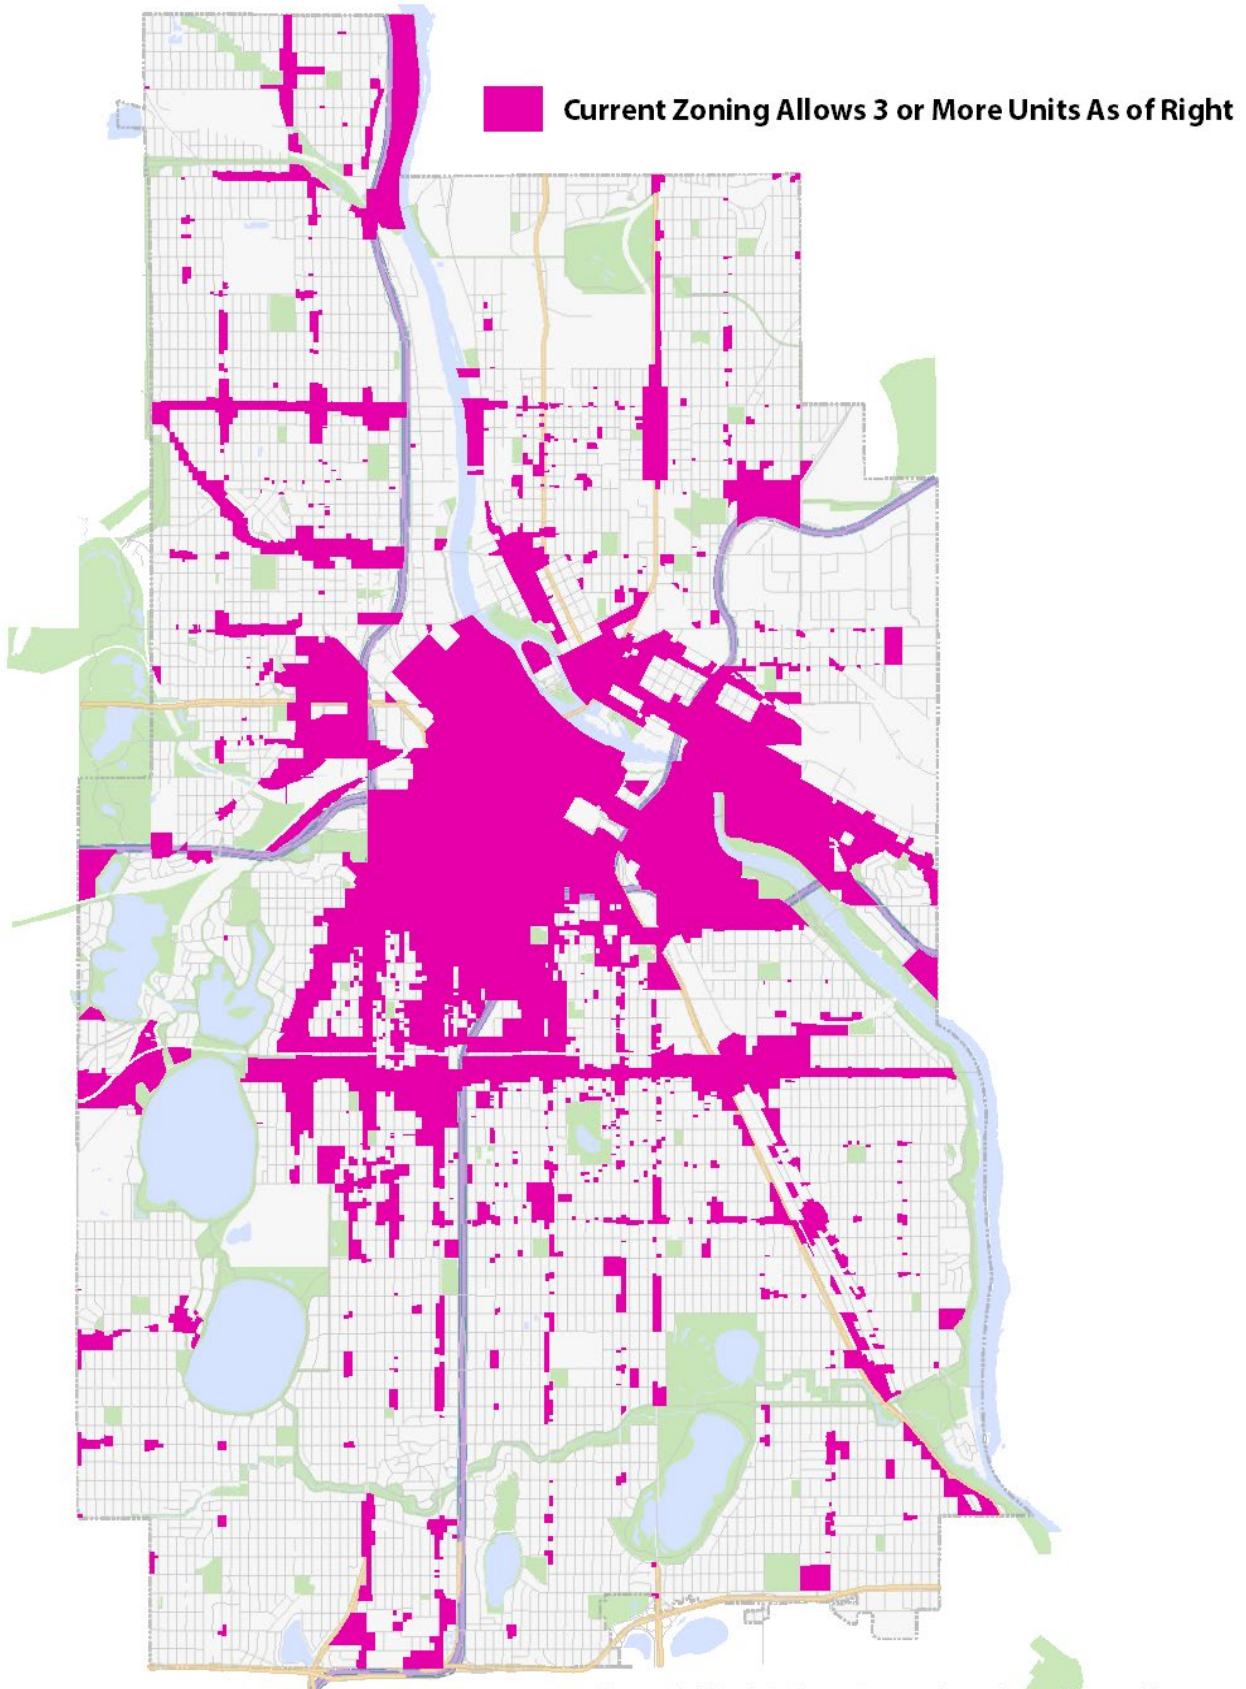

Learn More →

Distribution of Existing Multifamily Housing

Learn More →

Current Zoning Where a 3+ Unit Building Can Be Built

Learn More →

Housing Unit Size by Bedroom Count

	Total	Single Family	Multi-Family
● Studio	12,773	77	12,696
● One Bedroom	58,116	2,540	55,576
● Two Bedroom	61,028	19,619	41,409
● Three Bedroom	44,809	35,746	9,063
● 4+ Bedroom	20,378	17,248	3,130